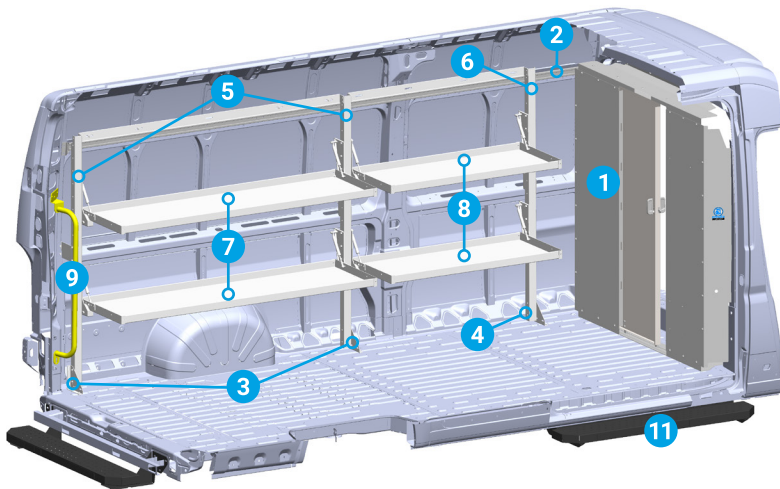

PROMASTER HIGH ROOF 159" EXTENDED PARCEL DELIVERY INTERIOR PACKAGE

Item:	Description:	Part Number:	Qty:
1	Sliding Partition	SPARPM	1
2	Upper AD Mounting Rail	58577	1
3	Shelf Mounting Kit	FSFMKSPR *	2
4	Shelf Mounting Kit Add-On	FSFMKSPRA	1
5	Folding Shelf Upright Kit	FSFPMKH *	2
6	Folding Shelf Upright Kit Add-On	FSFPMKHA	1

Item:	Description:	Part Number:	Qty:
7	Folding Shelf Kit, 20 x 72	FSFK2072 *	2
8	Folding Shelf Kit, 20 x 48	FSFK2048 *	1
9	Driver Side Grab Handle	GHPMSS	1
10	Passenger Side Grab Handle	GHPMCS	1
11	Side Door Step	STEPPMSD	1
12	Rear Door Step	STEPPMRD	1

*Part numbers comes as a 2-pack