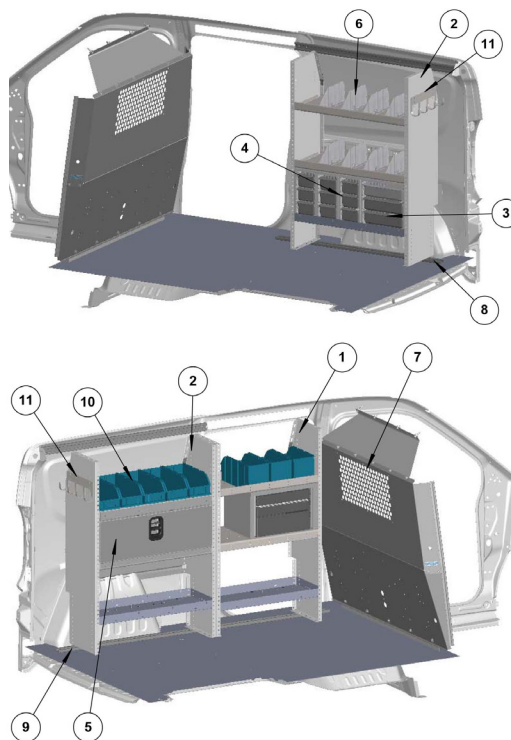

AD SERIES ELECTRICAL STARTER PACKAGE

5099PMC

ProMaster City

ITEM	MODEL	DESCRIPTION	QTY
1	AD28PMC	3-Shelf Unit	1
2	AD32PMC	3-Shelf Unit	2
3	DC12	3-Drawer Unit	1
4	DC6	3-Drawer Unit	3
5	DK32TC	Door Kit w/ Back Panel	1
6	DV14C8	Shelf Divider Kit	1
7	P2PMCS15	Steel Partition w/ Visibility	3
8	RKPMC	Mounting Rail Kit	1
9	RK72PMC	Mounting Rail Kit	1
10	SBIN060614	Snap In Bin	8
11	TA1	4-Hook Bar	2
12	919	3-Drawer Unit w/ Lock	1