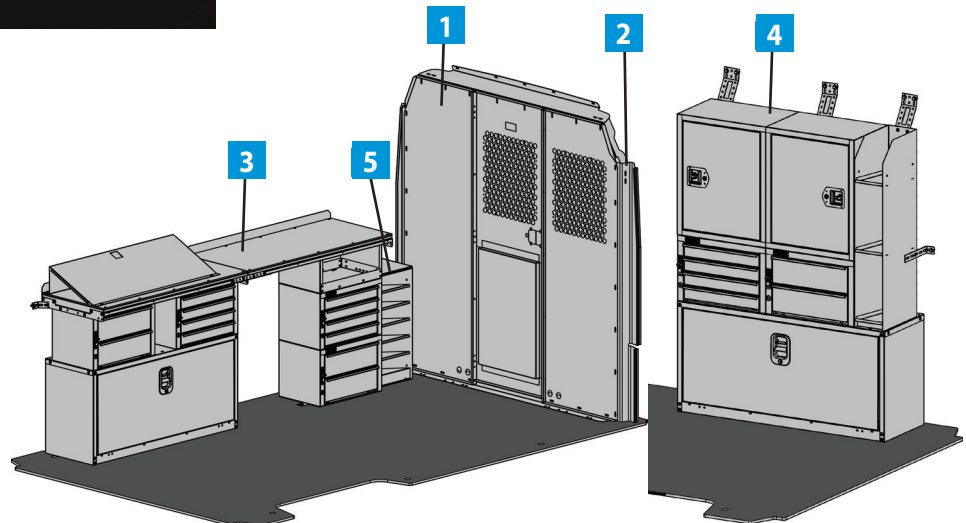

LOCKSMITH STARTER PACKAGE

5274

RAM PROMASTER 136" WB AND
RAM PROMASTER 159" WB

ITEM	MODEL	DESCRIPTION	QTY
1	S1M2HC2PM	Steel Partition Panel Kit w/ Visibility & Door Kit	1
2	WKC1PM	Steel Partition Mounting Kit	1
3	MD608PM	84" Workbench Module	1
4	MD506PM	Drawer Module	1
5	17A	6-Shelf Catalog File	1