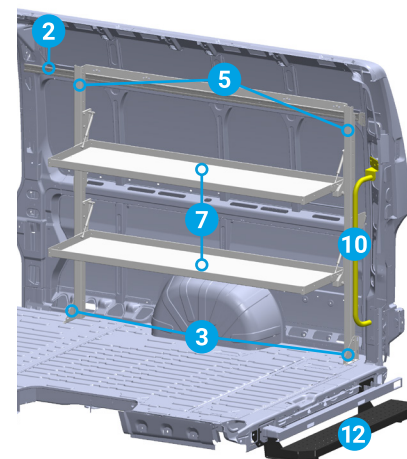

PROMASTER HIGH ROOF 159" EXTENDED PARCEL DELIVERY INTERIOR PACKAGE

Item:	Description:	Part Number:	Qty:
1	Sliding Partition	SPARPM	1
2	Upper AD Mounting Rail	58577	1
3	Shelf Mounting Kit	FSFMKSPR *	2
4	Shelf Mounting Kit Add-On	FSFMKSPRA	1
5	Folding Shelf Upright Kit	FSFPMKH *	2
6	Folding Shelf Upright Kit Add-On	FSFPMKHA	1

Item:	Description:	Part Number:	Qty:
7	Folding Shelf Kit, 20 x 72	FSFK2072 *	2
8	Folding Shelf Kit, 20 x 48	FSFK2048 *	1
9	Driver Side Grab Handle	GHPMSS	1
10	Passenger Side Grab Handle	GHPMCS	1
11	Side Door Step	STEPPMSD	1
12	Rear Door Step	STEPPMRD	1

*Part numbers comes as a 2-pack