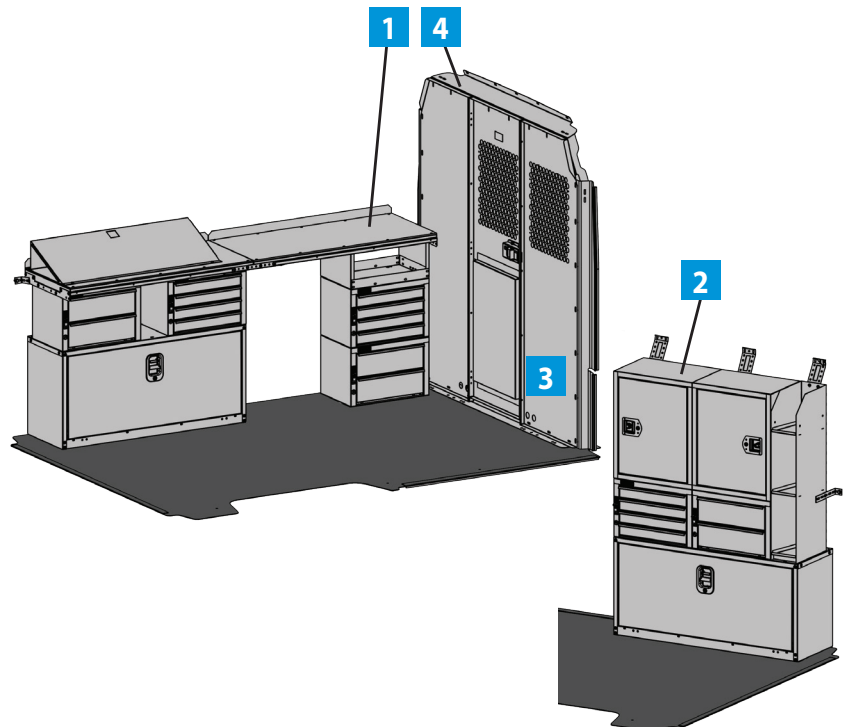

LOCKSMITH STARTER PACKAGE

5467

RAM PROMASTER 118" WB

ITEM	MODEL	DESCRIPTION	QTY
1	MD608PM	Workbench Module	1
2	MD506PM	Drawer Module	1
3	S1M2HC2PM	Steel Partition Panel Kit w/ Visibility & Door Kit	1
4	WKC1PM	Steel Partition Mounting Kit	1