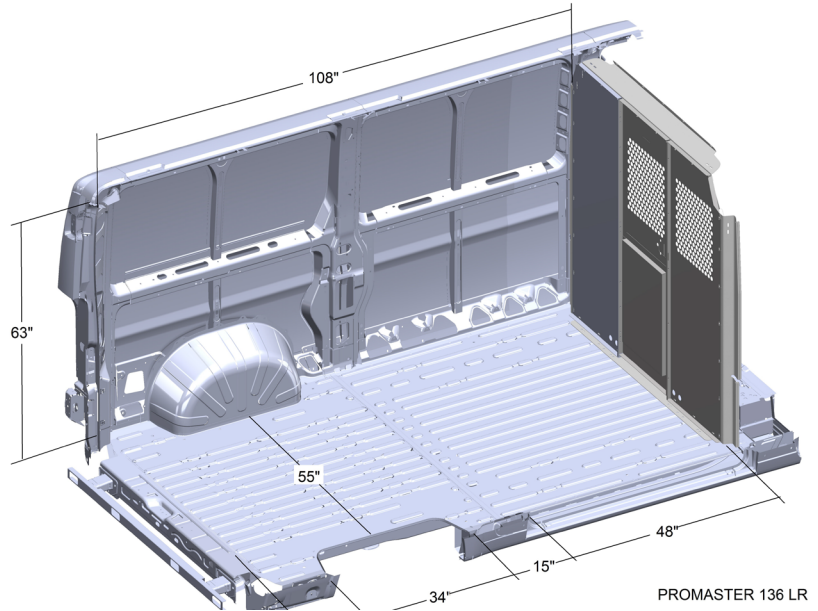

VAN DIMENSIONS

PROMASTER LOW & HIGH ROOF

ProMaster Low Roof 118"WB

ProMaster Low Roof 136"WB

ProMaster High Roof 136"WB

All illustrations, photos and specifications in this publication are based on the latest product information available at the time of content approval.