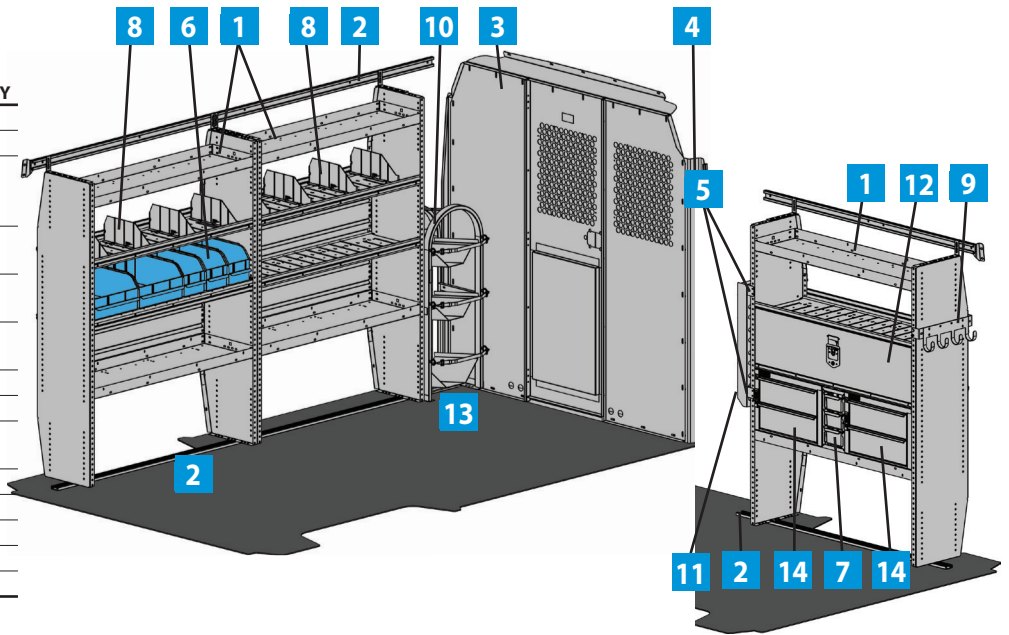

PROMASTER 136" WB

HVAC STARTER PACKAGE

5184

RAM PROMASTER 136" WB

ITEM	MODEL	DESCRIPTION	QTY
1	HAD4459	Hybrid 4-Shelf Unit	3
2	RKPMMWB	Mounting Rail Kit	1
3	S1M2HC2PM	Steel Partition Panel Kit w/ Visibility & Door Kit	1
4	WKC1PM	Steel Partition Mounting Kit	1
5	BRK14EPS	End Panel Mounting Bracket	2
6	BR36212	Bin Set for Adjustable Shelving	1
7	DC6	3-Drawer Unit	1
8	DV14C8	14" Shelf Dividers	1
9	TA1WAD	4-Hook Bar w/ Adapter	1
10	WTR230150	Welded Tank Rack	1
11	CB5	5-Slot Literature Rack	1
12	DK4210	Door Kit w/ Open Back	1
13	RKAWTR	Tank Rack Adapter	1
14	19	2-Drawer Unit w/ Lock	2