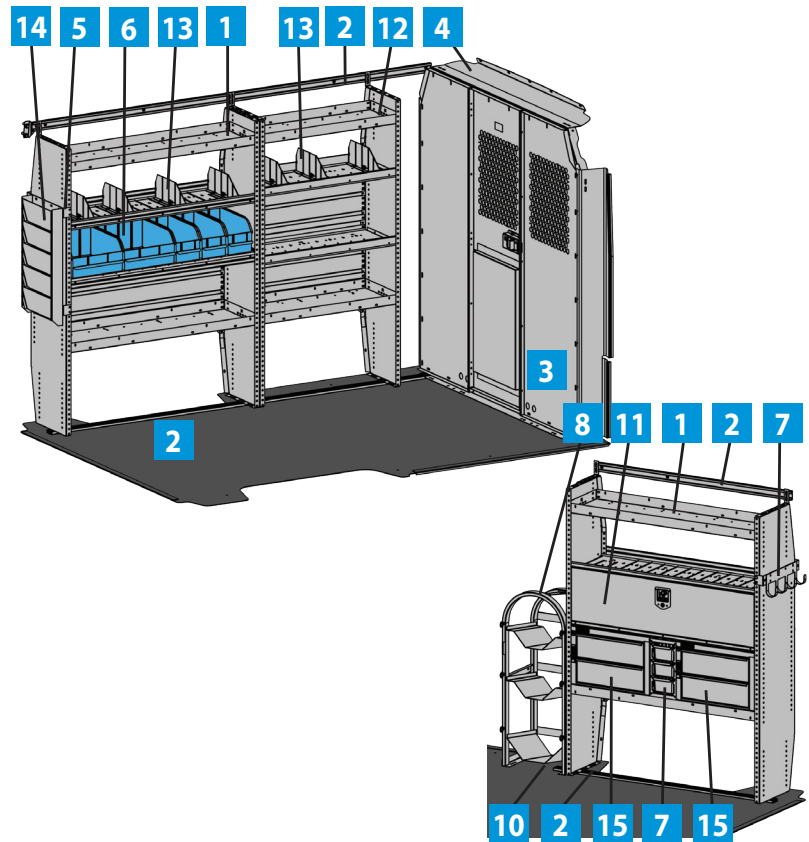

PROMASTER 118" WB

HVAC STARTER PACKAGE

5466

RAM PROMASTER 118" WB

ITEM	MODEL	DESCRIPTION	QTY
1	HAD4459	Hybrid 4-Shelf Unit	2
2	RKPMSWB	Mounting Rail Kit	1
3	S1M2HC2PM	Steel Partition Panel Kit w/ Visibility & Door Kit	1
4	WKC1PM	Steel Partition Mounting Kit	1
5	BRK14EPS	End Panel Mounting Bracket	2
6	BR36212	Bin Set for Adjustable Shelving	1
7	DC6	3-Drawer Unit	1
8	WTR230150	Welded Tank Rack	1
9	TA1WAD	4-Hook Bar w/ Adapter	1
10	RKAWTR	Welded Tank Rack Rail Adapter	1
11	DK4210	Door Kit w/ Open Back	1
12	HAD3259	Hybrid 4-Shelf Unit	1
13	DV14C8	14" Shelf Dividers	1
14	CB5	5-Slot Literature Rack	1
15	19	2-Drawer Unit w/ Lock	2