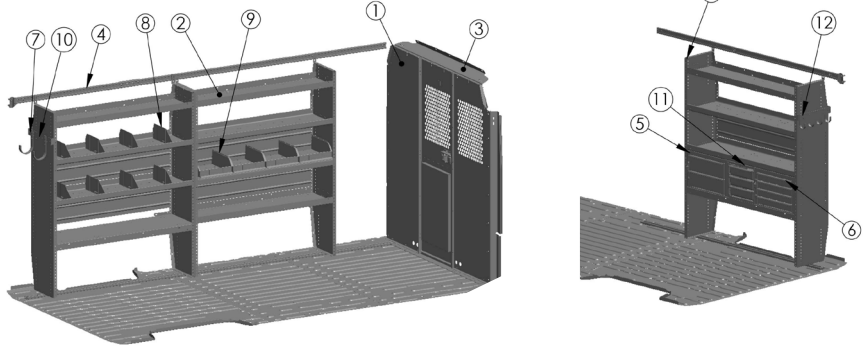

PROMASTER 159" WB

GENERAL SERVICE STARTER PACKAGE

5185

RAM PROMASTER 159" WB

ITEM	MODEL	DESCRIPTION	QTY
1	S1M2HC2PM	Steel Partition Panel Kit w/ Visibility & Door Kit	1
2	HAD5059	Hybrid 4-Shelf Unit	3
3	WKC1PM	Steel Partition Mounting Kit	1
4	RKPMLWB	Mounting Rail Kit	1
5	19	2-Drawer Unit w/ Lock	1
6	9	4-Drawer Unit w/ Lock	1
7	UH50	Utility Hook	2
8	DV14C1	Shelf Divider	8
9	SBIN120614	Snap In Bin	4
10	BRK14EPS	Accessory Mounting Bracket for End Panels	1
11	DC12	3-Drawer Unit	1
12	TA1WAD	4-Hook Bar w/ End Panel Adapter	1