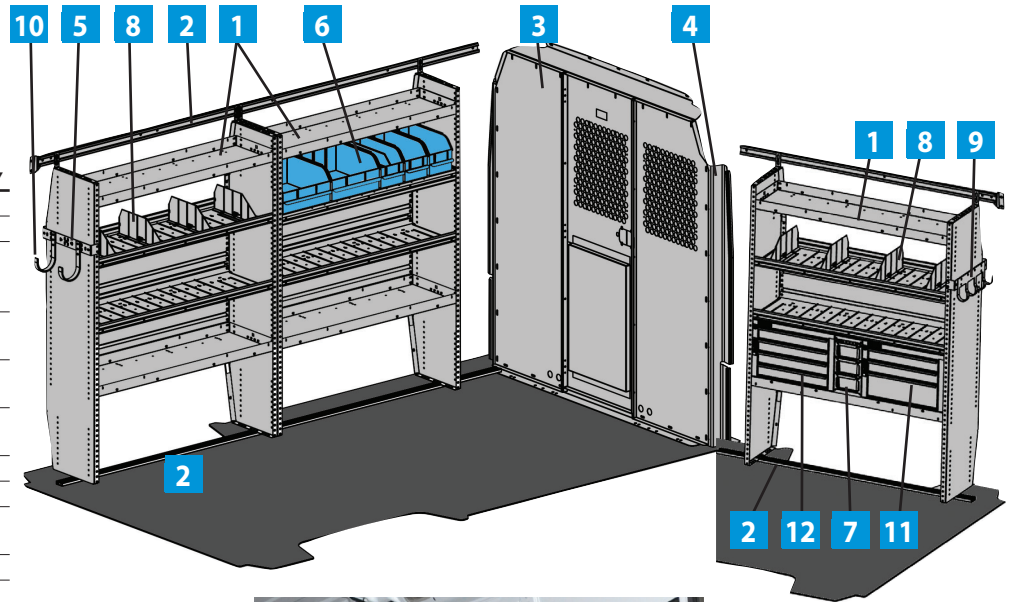

PROMASTER 136" WB

GENERAL SERVICE STARTER PACKAGE

5180

RAM PROMASTER 136" WB

ITEM	MODEL	DESCRIPTION	QTY
1	HAD4459	Hybrid 4-Shelf Unit	3
2	RKPMMWB	Mounting Rail Kit	1
3	S1M2HC2PM	Steel Partition Panel Kit w/ Visibility & Door Kit	1
4	WKC1PM	Steel Partition Mounting Kit	1
5	BRK14EPS	End Panel Mounting Bracket	1
6	BR36212	Bin Set for Adjustable Shelving	1
7	DC6	3-Drawer Unit	1
8	DV14C8	14" Shelf Dividers	1
9	TA1WAD	4-Hook Bar w/ Adapter	1
10	UH50	Utility Hook	2
11	919	3-Drawer Unit w/ Lock	1
12	9	4-Drawer Unit w/ Lock	1