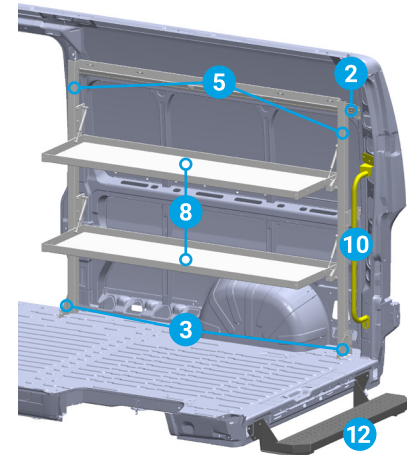

PROMASTER HIGH ROOF 159" PARCEL DELIVERY INTERIOR PACKAGE

Item:	Description:	Part Number:	Qty:
1	Sliding Partition	SPARPM	1
2	Upper AD Mounting Rail	54717	1
3	Shelf Mounting Kit	FSFMKSPR *	2
4	Shelf Mounting Kit Add-On	FSFMKSPRA	1
5	Folding Shelf Upright Kit	FSFPMKH *	2
6	Folding Shelf Upright Kit Add-On	FSFPMKHA	1

Item:	Description:	Part Number:	Qty:
7	Folding Shelf Kit, 20 x 36	FSFK2036 *	1
8	Folding Shelf Kit, 20 x 72	FSFK2072 *	2
9	Driver Side Grab Handle	GHPMSS	1
10	Passenger Side Grab Handle	GHPMCS	1
11	Side Door Step	STEPPMSD	1
12	Rear Door Step	STEPPMRD	1

*Part numbers comes as a 2-pack