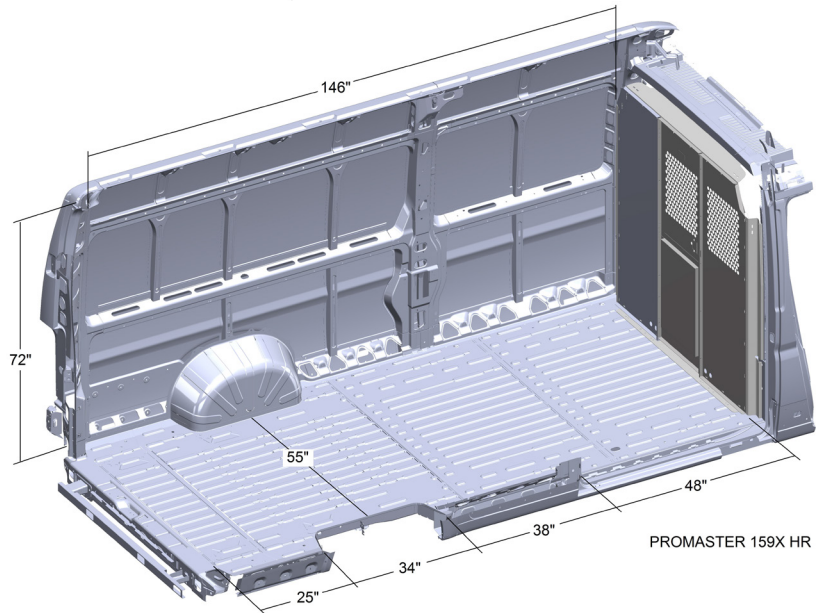

VAN DIMENSIONS

PROMASTER LOW & HIGH ROOF

ProMaster Low Roof 118"WB

ProMaster Low Roof 136"WB

ProMaster High Roof 136"WB

All illustrations, photos and specifications in this publication are based on the latest product information available at the time of content approval.

VAN DIMENSIONS

PROMASTER HIGH ROOF & PROMASTER CITY

ProMaster High Roof 159"WB

ProMaster High Roof 159"Ext. WB

ProMaster City

All illustrations, photos and specifications in this publication are based on the latest product information available at the time of content approval.