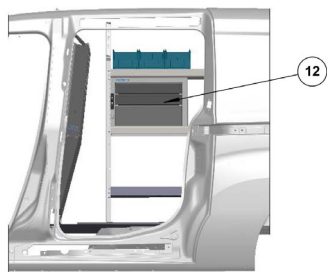

AD SERIES ELECTRICAL STARTER PACKAGE

5099PMC

ProMaster City

ITEM	MODEL	DESCRIPTION	QTY
1	AD28PMC	3-Shelf Unit	1
2	AD32PMC	3-Shelf Unit	2
3	DC12	3-Drawer Unit	1
4	DC6	3-Drawer Unit	3
5	DK32TC	Door Kit w/ Back Panel	1
6	DV14C8	Shelf Divider Kit	1
7	P2PMCS15	Steel Partition w/ Visibility	3
8	RKPMC	Mounting Rail Kit	1
9	RK72PMC	Mounting Rail Kit	1
10	SBIN060614	Snap In Bin	8
11	TA1	4-Hook Bar	2
12	919	3-Drawer Unit w/ Lock	1