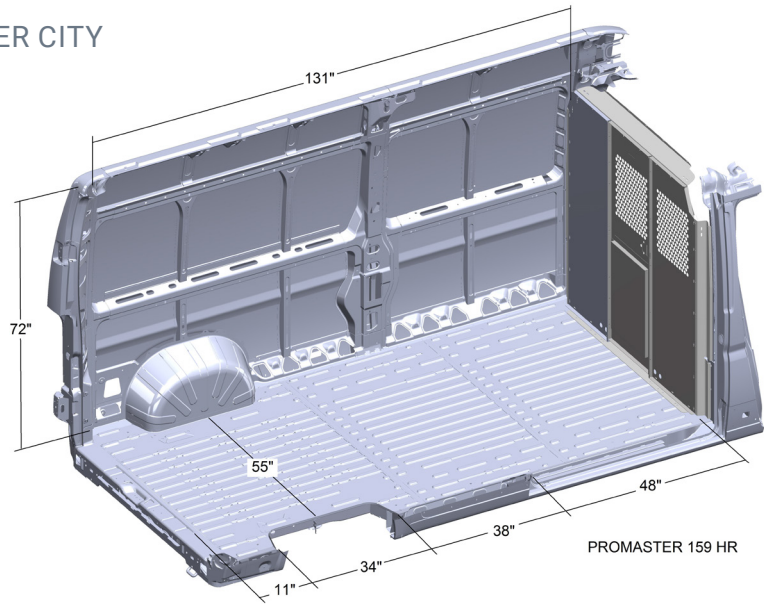

VAN DIMENSIONS

PROMASTER HIGH ROOF & PROMASTER CITY

ProMaster High Roof 159"WB