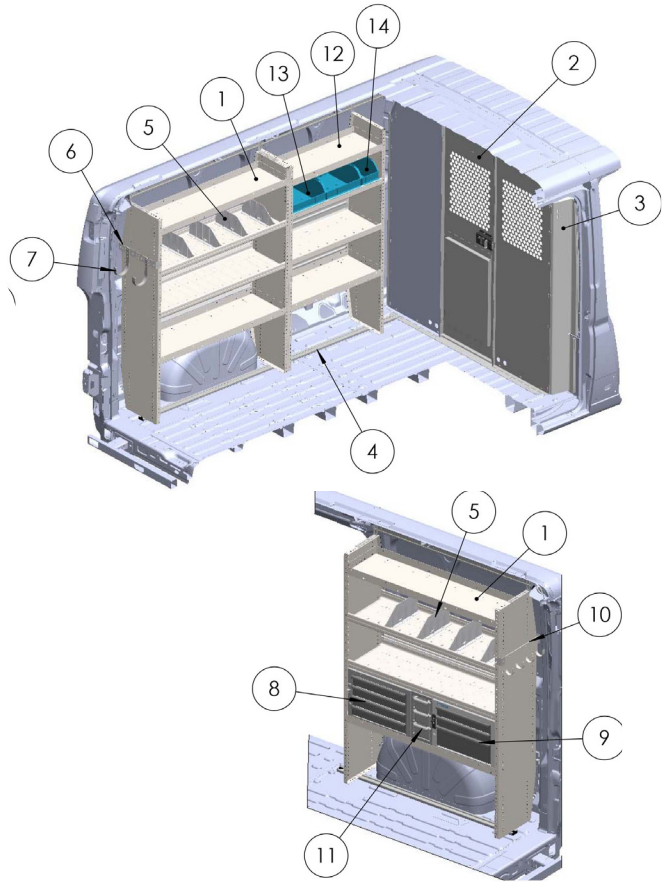

PROMASTER 118" WB

GENERAL SERVICE STARTER PACKAGE

5462

RAM PROMASTER 118" WB

ITEM	MODEL	DESCRIPTION	QTY
1	HAD4459	Hybrid 4-Shelf Unit	2
2	S1M2HC2PM	Steel Partition Panel Kit w/ Visibility & Door Kit	1
1	S1M2HC2PM	Steel Partition Panel Kit w/ Visibility & Door Kit	1
3	WKC1PM	Partition Mounting Kit	1
4	RKPMSWB	Mounting Rail Kit	1
5	DV14C8	Shelf Divider Kit	1
6	BRK14EPS	Accessory Mounting Bracket for End Panels	1
1	DC6	3-Drawer Unit	1
7	UH50	Utility Hook	2
8	9	4-Drawer Unit w/ Lock	1
9	919	3-Drawer Unit w/ Lock	1
10	TA1WAD	4-Hook Bar w/ End Panel Adapter	1
11	DC6	3-Drawer Unit	1
12	HAD3259	Hybrid 4-Shelf Unit	1
13	SBIN120614	Snap In Bin	2
14	SBIN060614	Snap in Bin	1