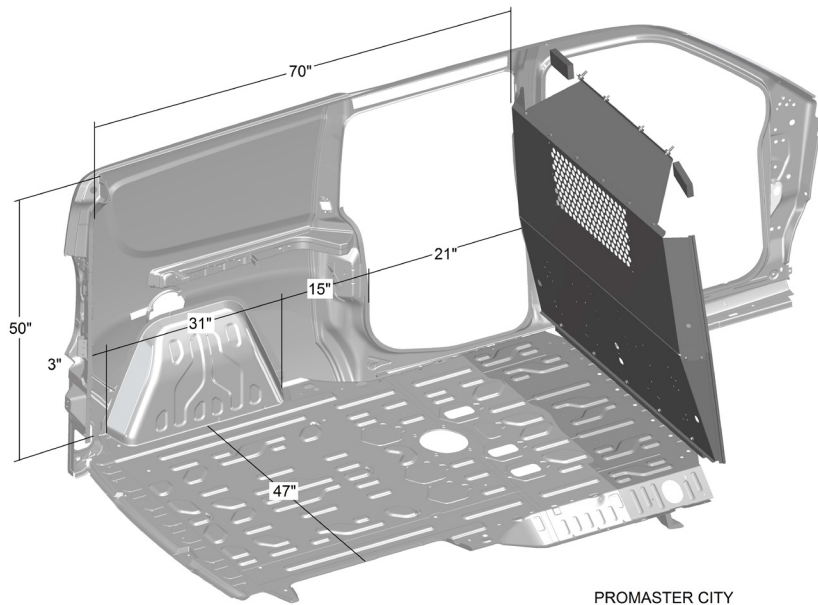

VAN DIMENSIONS

PROMASTER HIGH ROOF & PROMASTER CITY

ProMaster High Roof 159"WB

ProMaster High Roof 159"Ext. WB

ProMaster City

All illustrations, photos and specifications in this publication are based on the latest product information available at the time of content approval.