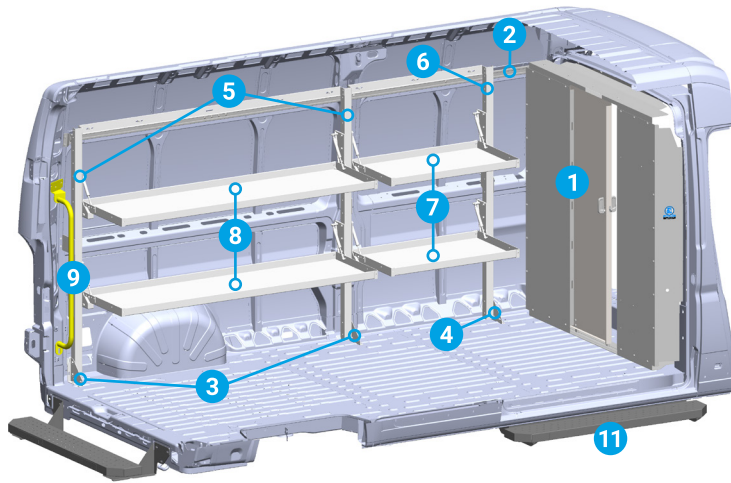

PROMASTER HIGH ROOF 159" PARCEL DELIVERY INTERIOR PACKAGE

Item:	Description:	Part Number:	Qty:
1	Sliding Partition	SPARPM	1
2	Upper AD Mounting Rail	54717	1
3	Shelf Mounting Kit	FSFMKSPR *	2
4	Shelf Mounting Kit Add-On	FSFMKSPRA	1
5	Folding Shelf Upright Kit	FSFPMKH *	2
6	Folding Shelf Upright Kit Add-On	FSFPMKHA	1

Item:	Description:	Part Number:	Qty:
7	Folding Shelf Kit, 20 x 36	FSFK2036 *	1
8	Folding Shelf Kit, 20 x 72	FSFK2072 *	2
9	Driver Side Grab Handle	GHPMSS	1
10	Passenger Side Grab Handle	GHPMCS	1
11	Side Door Step	STEPPMSD	1
12	Rear Door Step	STEPPMRD	1

*Part numbers comes as a 2-pack