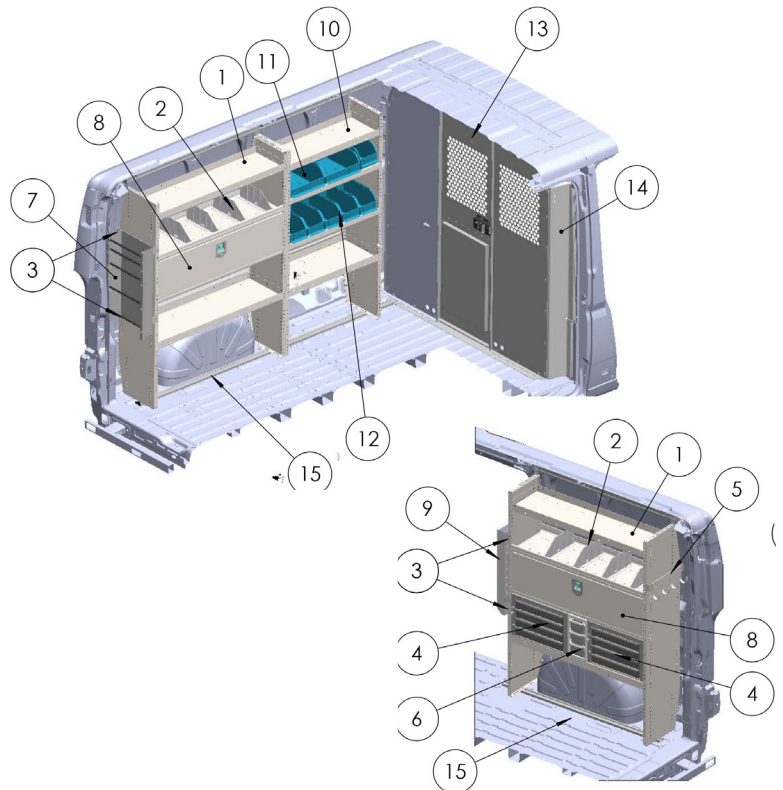

ELECTRICAL STARTER PACKAGE

5463

RAM PROMASTER 118" WB

ITEM	MODEL	DESCRIPTION	QTY
1	HAD4459	Hybrid 4-Shelf Unit	2
2	DV14C8	Shelf Divider Kit	1
3	BRK14EPS	Accessory Mounting Bracket for End Panels	1
4	WKC1PM	Steel Partition Mounting Kit	1
4	9	4-Drawer Unit w/ Lock	2
5	TA1WAD	4-Hook Bar w/ End Panel Adapter	1
6	DC6	3-Drawer Unit	1
7	WRH5	5-Bar Spool Holder	1
8	DK4210	Door Kit	2
9	CB5	5-Slot Literature Rack	1
10	HAD3259	Hybrid 4-Shelf Unit	1
11	SBIN120614	Snap In Bin	2
12	SBIN060614	Snap In Bin	6
13	S1M2HC2PM	Steel Partition Panel Kit w/ Visibility & Door Kit	1
14	WKC1PM	Partition Mounting Kit	1
15	RKPMSWB	Mounting Rail Kit	1