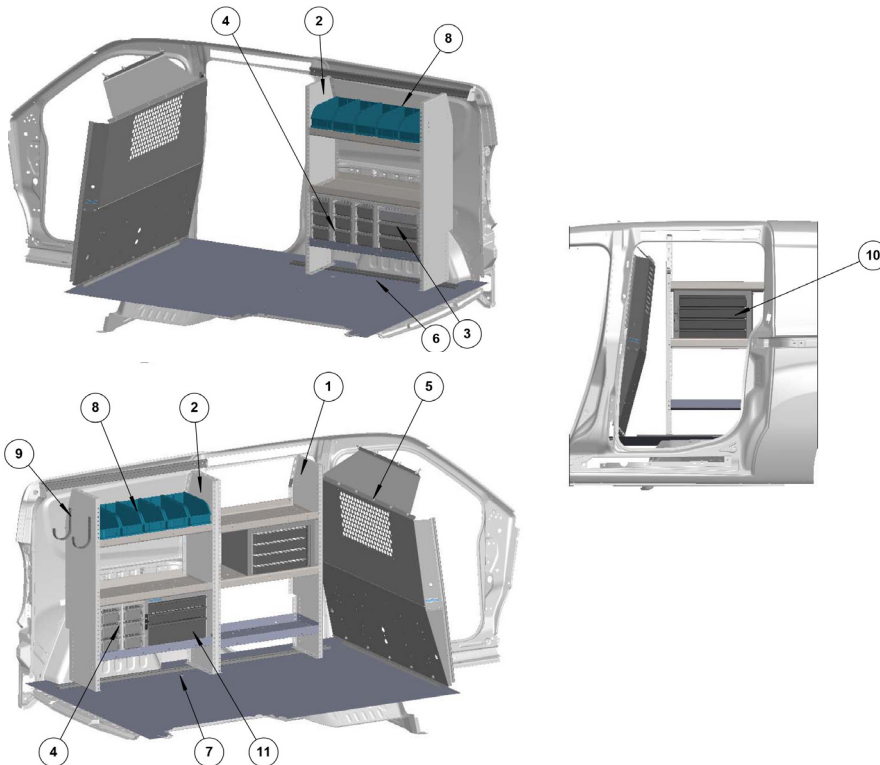

PROMASTER CITY

AD SERIES PLUMBING STARTER PACKAGE

5096PMC

ProMaster City

ITEM	MODEL	DESCRIPTION	QTY
1	AD28PMC	3-Shelf Unit	1
2	AD32PMC	3-Shelf Unit	2
3	DC12	3-Drawer Unit	1
4	DC6	3-Drawer Unit	5
5	P2PMCS15	Steel Partition w/ Visibility	1
6	RKPMC	Mounting Rail Kit	1
7	RK72PMC	Mounting Rail Kit	1
8	SBIN060614	Snap In Bin	10
9	UH50	Utility Hook	2
10	9	4-Drawer Unit w/ Lock	1
11	919	3-Drawer Unit w/ Lock	1