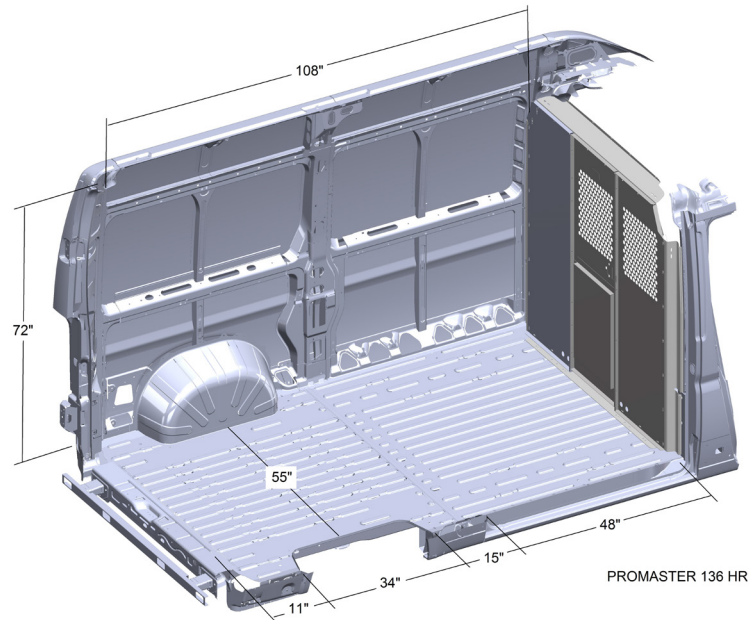

VAN DIMENSIONS

PROMASTER LOW & HIGH ROOF

ProMaster Low Roof 118"WB

ProMaster Low Roof 136"WB

ProMaster High Roof 136"WB

All illustrations, photos and specifications in this publication are based on the latest product information available at the time of content approval.