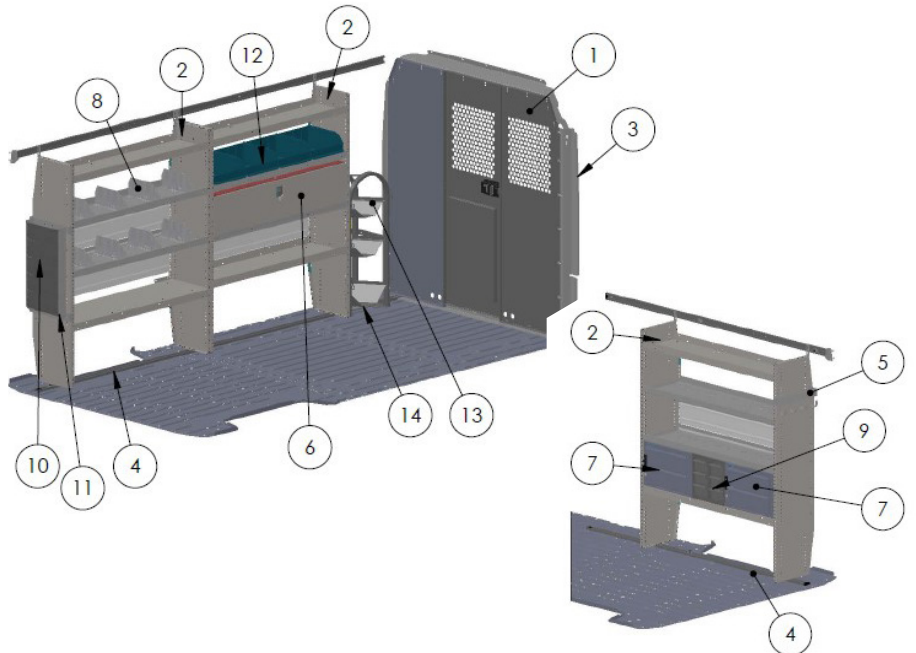

HVAC STARTER PACKAGE

5189

RAM PROMASTER 159" WB

ITEM	MODEL	DESCRIPTION	QTY
1	S1M2HC2PM	Steel Partition Panel Kit w/ Visibility & Door Kit	1
2	HAD5059	Hybrid 4-Shelf Unit	3
3	WKC1PM	Steel Partition Mounting Kit	1
4	RKPMLWB	Mounting Rail Kit	1
5	TA1WAD	4-Hook Bar w/ End Panel Adapter	2
6	DK4810	Door Kit	1
7	19	2-Drawer Unit w/ Lock	2
8	DV14C1	Shelf Divider	8
9	DC6	3-Drawer Unit	2
10	CB5	5-Slot Literature Rack	1
11	BRK14EPS	Accessory Mounting Bracket for End Panels	1
12	SBIN120614	Snap In Bin, 12"	4
13	WTR230150	Welded Tank Rack	1
14	RKAWTR	Welded Tank Rack Rail Adapter	1