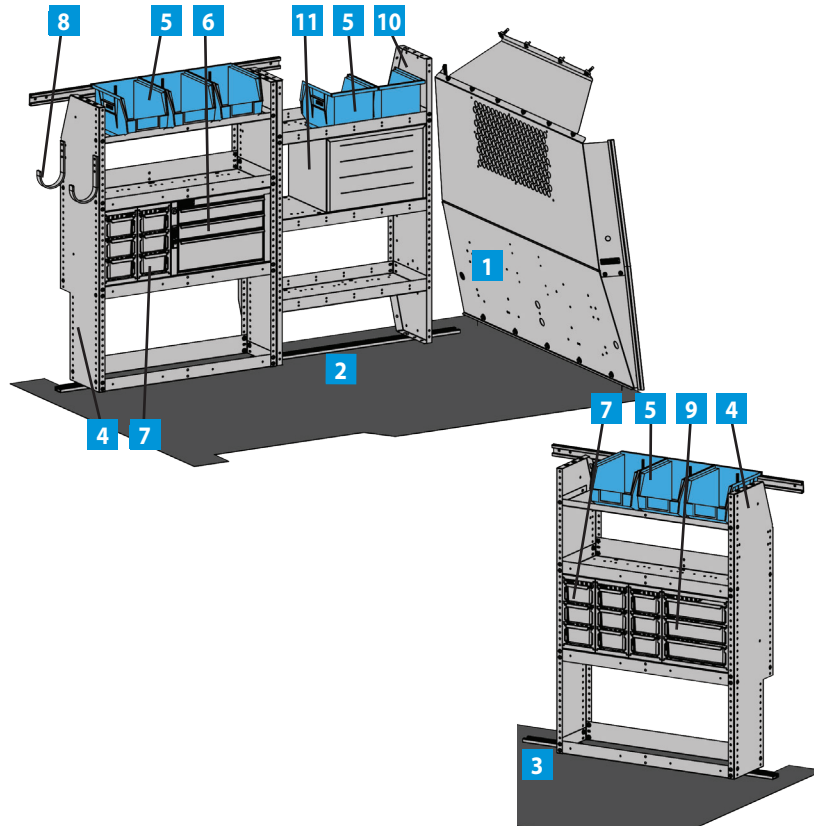

PROMASTER CITY

HD SERIES PLUMBING STARTER PACKAGE

5080PMC

ProMaster City

ITEM	MODEL	DESCRIPTION	QTY
1	P2PMCS15	Steel Partition w/ Visibility	1
2	RK72PMC	Mounting Rail Kit	1
3	RKPMC	Mounting Rail Kit	1
4	HD32TC	3-Shelf Unit	2
5	28	Parts Bin	8
6	919	3-Drawer Unit w/ Lock	1
7	DC6	3-Drawer Unit	5
8	UH50	Utility Hook	2
9	DC12	3-Drawer Unit	1
10	HD-28NV2	3-Shelf Unit	1
11	9	4-Drawer Unit w/ Lock	1