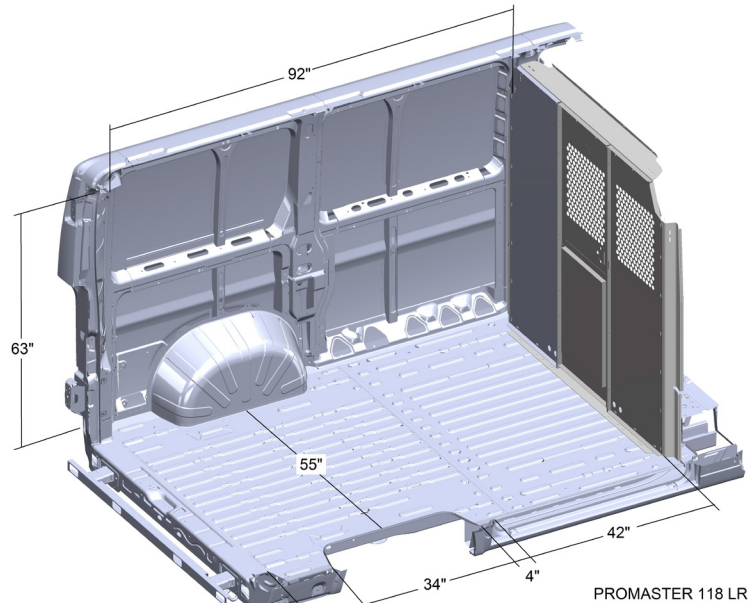

VAN DIMENSIONS

PROMASTER LOW & HIGH ROOF

ProMaster Low Roof 118"WB

ProMaster Low Roof 136"WB

ProMaster High Roof 136"WB

All illustrations, photos and specifications in this publication are based on the latest product information available at the time of content approval.