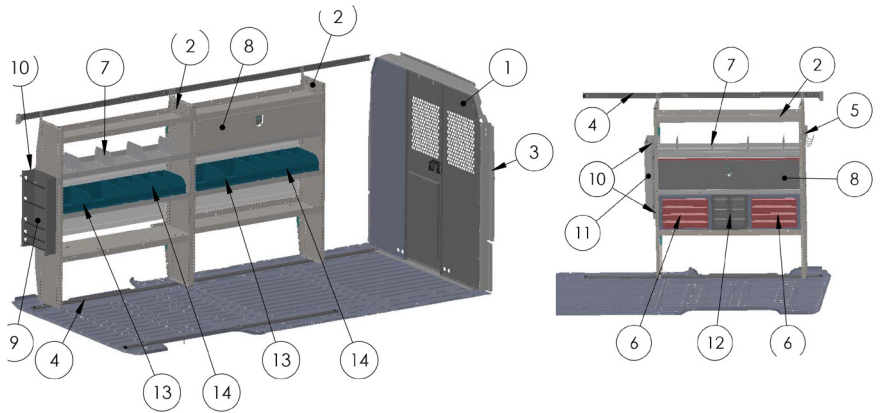

ELECTRICAL STARTER PACKAGE

5186

RAM PROMASTER 159" WB

ITEM	MODEL	DESCRIPTION	QTY
1	S1M2HC2PM	Steel Partition Panel Kit w/ Visibility & Door Kit	1
2	HAD5059	Hybrid 4-Shelf Unit	3
3	WKC1PM	Steel Partition Mounting Kit	1
4	RKPMLWB	Mounting Rail Kit	1
5	TA1WAD	4-Hook Bar w/ End Panel Adapter	1
6	9	4-Drawer Unit w/ Lock	2
7	DV14C8	Shelf Divider Kit	1
8	DK4810	Door Kit	2
9	WRH5	5-Bar Spool Holder	1
10	BRK145EPS	Accessory Mounting Bracket for End Panels	1
4	TA1WAD	4-Hook Bar w/ Adapter	1
11	CB5	5-Slot Literature Rack	1
12	DC6	3-Drawer Unit	2
13	SBIN120614	Snap In Bin	4
14	SBIN060614	Snap In Bin	8