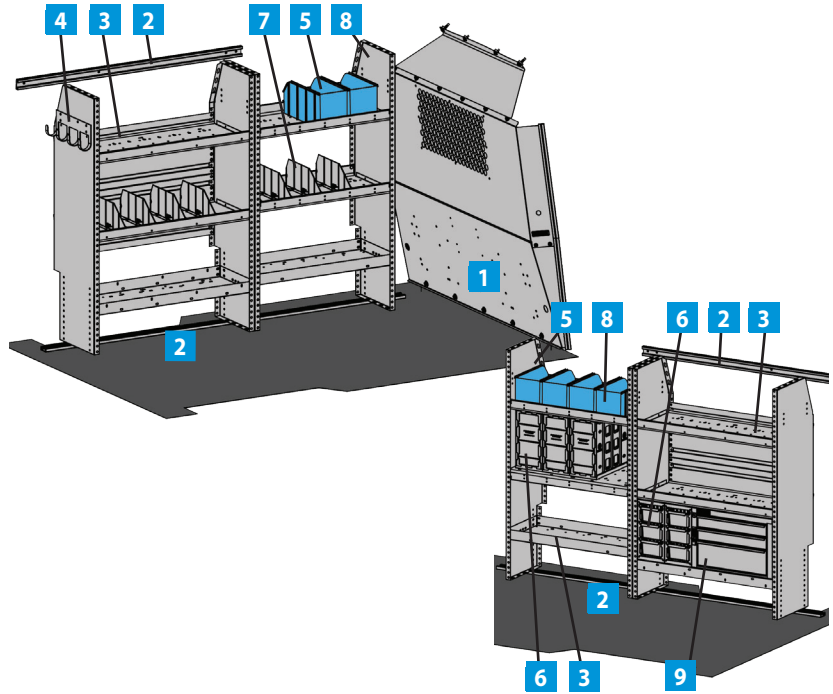

Item:	Description:	Part Number:	Qty:
7	Folding Shelf Kit, 20 x 72	FSFK2072 *	2
8	Folding Shelf Kit, 20 x 48	FSFK2048 *	1
9	Driver Side Grab Handle	GHPMSS	1
10	Passenger Side Grab Handle	GHPMCS	1
11	Side Door Step	STEPPMSD	1
12	Rear Door Step	STEPPMRD	1

*Part numbers comes as a 2-pack

PROMASTER CITY

GENERAL SERVICE STARTER PACKAGE

5100PMC

ProMaster City

ITEM	MODEL	DESCRIPTION	QTY
1	P2PMCS15	Steel Partition w/ Visibility	1
2	RK72PMC	Mounting Rail Kit	2
3	AD32PMC	3-Shelf Unit	2
4	TA1	4-Hook Bar	1
5	SBIN060614	Snap In Bin	6
6	DC6	3-Drawer Unit	5
7	DV14C8	14" Shelf Dividers	1
8	AD28PMC	3-Shelf Unit	2
9	919	3-Drawer Unit w/ Lock	1

GENERAL SERVICE STARTER PACKAGE

5084PMC

ProMaster City

ITEM	MODEL	DESCRIPTION	QTY
1	P2PMCS15	Steel Partition w/ Visibility	1
2	RK72PMC	Mounting Rail Kit	2
3	HD32TC	3-Shelf Unit	2
4	TA1	4-Hook Bar	1
5	28	Parts Bin	6
6	DC6	3-Drawer Unit	5
7	DV12	Shelf Divider	8
8	HD-28NV2	3-Shelf Unit	2
9	919	3-Drawer Unit w/ Lock	1