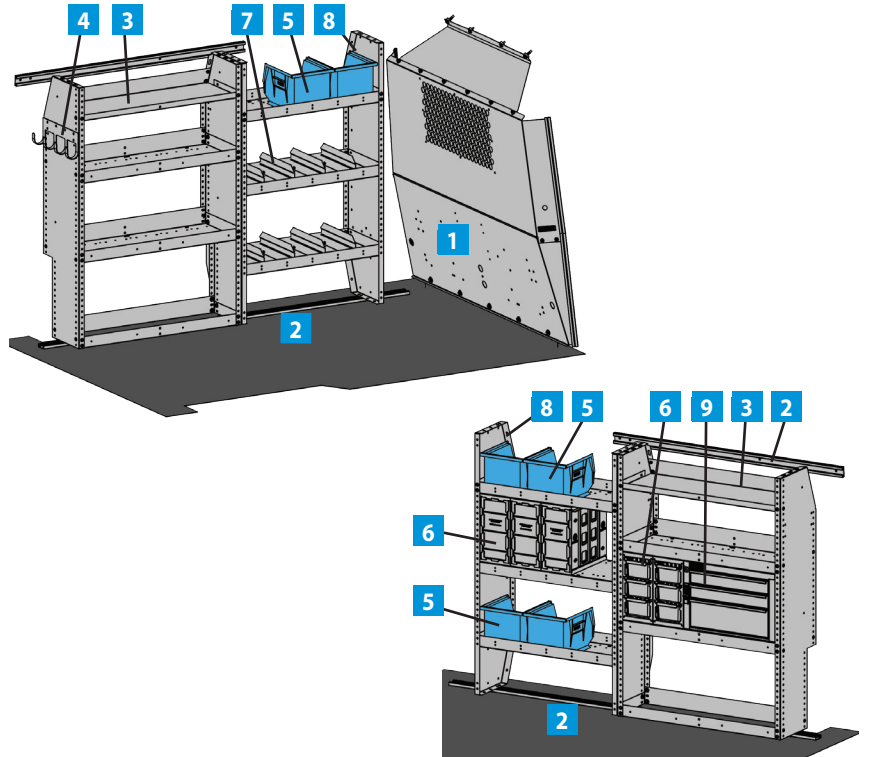

Item:	Description:	Part Number:	Qty:
7	Folding Shelf Kit, 20 x 72	FSFK2072 *	2
8	Folding Shelf Kit, 20 x 48	FSFK2048 *	1
9	Driver Side Grab Handle	GHPMSS	1
10	Passenger Side Grab Handle	GHPMCS	1
11	Side Door Step	STEPPMSD	1
12	Rear Door Step	STEPPMRD	1

*Part numbers comes as a 2-pack

PROMASTER CITY

GENERAL SERVICE STARTER PACKAGE

5100PMC

ProMaster City

ITEM	MODEL	DESCRIPTION	QTY
1	P2PMCS15	Steel Partition w/ Visibility	1
2	RK72PMC	Mounting Rail Kit	2
3	AD32PMC	3-Shelf Unit	2
4	TA1	4-Hook Bar	1
5	SBIN060614	Snap In Bin	6
6	DC6	3-Drawer Unit	5
7	DV14C8	14" Shelf Dividers	1
8	AD28PMC	3-Shelf Unit	2
9	919	3-Drawer Unit w/ Lock	1

GENERAL SERVICE STARTER PACKAGE

5084PMC

ProMaster City

ITEM	MODEL	DESCRIPTION	QTY
1	P2PMCS15	Steel Partition w/ Visibility	1
2	RK72PMC	Mounting Rail Kit	2
3	HD32TC	3-Shelf Unit	2
4	TA1	4-Hook Bar	1
5	28	Parts Bin	6
6	DC6	3-Drawer Unit	5
7	DV12	Shelf Divider	8
8	HD-28NV2	3-Shelf Unit	2
9	919	3-Drawer Unit w/ Lock	1